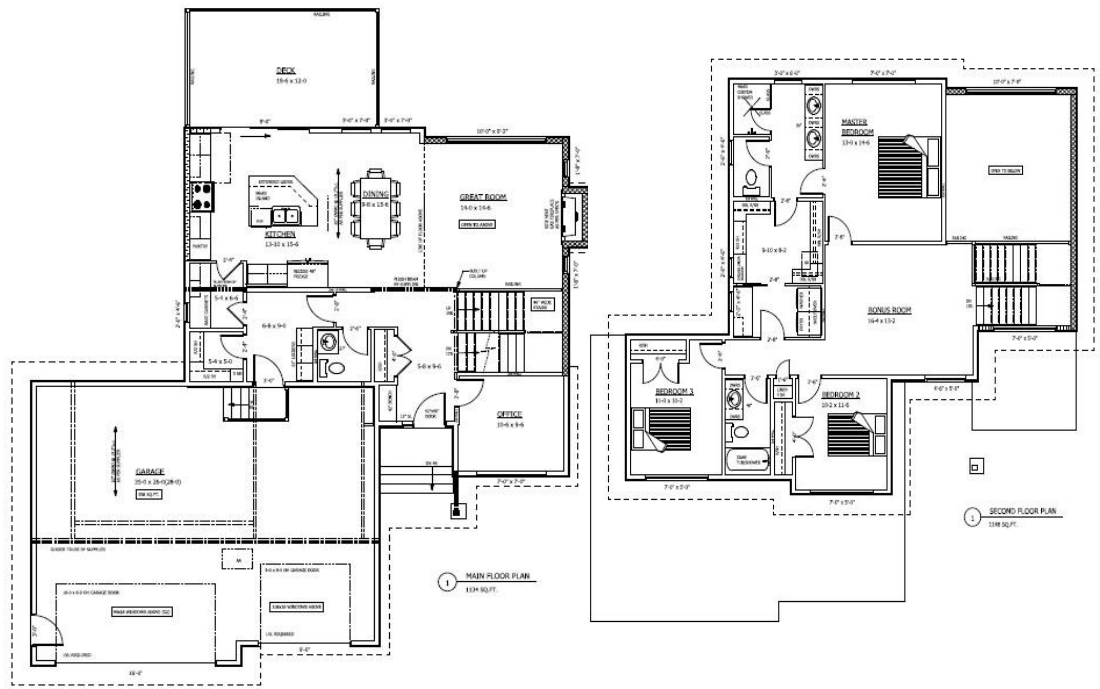

300 Spruce Creek Crescent

STARS®
LOTTERY

Spruce Creek
ESTATES

3,089 SQ. FT
Walkout

4 Bedroom 3.5 Bathroom
+Office

HOME FEATURES

- ❖ WEST FACING BACKYARD
- ❖ STUCCO W/ STONE & ACCENTS
- ❖ QUARTZ COUNTERTOPS
- ❖ HARDWOOD THROUGHOUT MAIN FLOOR
- ❖ TILE BATHROOMS & FOYER
- ❖ 2ND FLOOR LAUNDRY
- ❖ LARGE MASTER ENSUITE
- ❖ CUSTOM SHOWER IN MASTER
- ❖ CARPET IN BEDROOMS